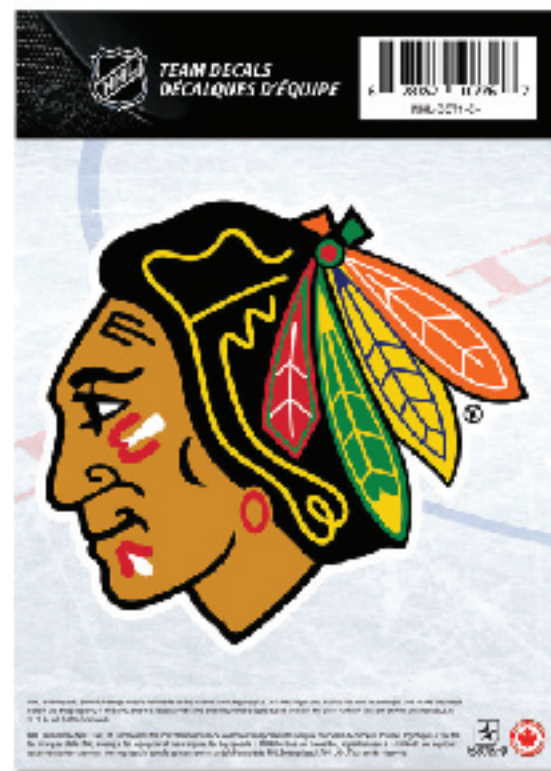

CANADA

1125 Talbot Street, St. Thomas, ON Canada N5P 3W7
Ben Crossett - bcrossett@mustangproduct.com

3x5 Multi-Use Decal

3x5 Multi-Use Mascot Decal

3x5 Multi-Use Mascot CHIBI Decal

5x7 Team Logo Decal

5x7 Mini Team set