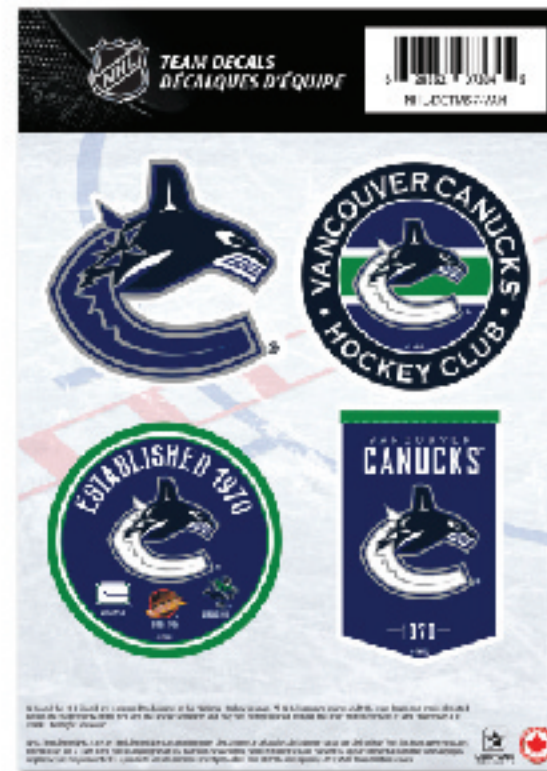

CANADA

1125 Talbot Street, St. Thomas, ON Canada N5P 3W7
Ben Crossett - bcrossett@mustangproduct.com

3x5 Multi-Use Decal

3x5 Multi-Use Mascot Decal

3x5 Multi-Use Mascot CHIBI Decal

5x7 Team Logo Decal

5x7 Mini Team set

5x7 Team Heritage Decal

5x7 Mascot Decal Set

4x12 Bumper Sticker

8x11 Event Decal Set

8x11 Team Decal Set

8x11 Stanley Cup Champions
Decal Set

8x11 Family Decal Set

12x14 Team Sheet
Repositional Decal